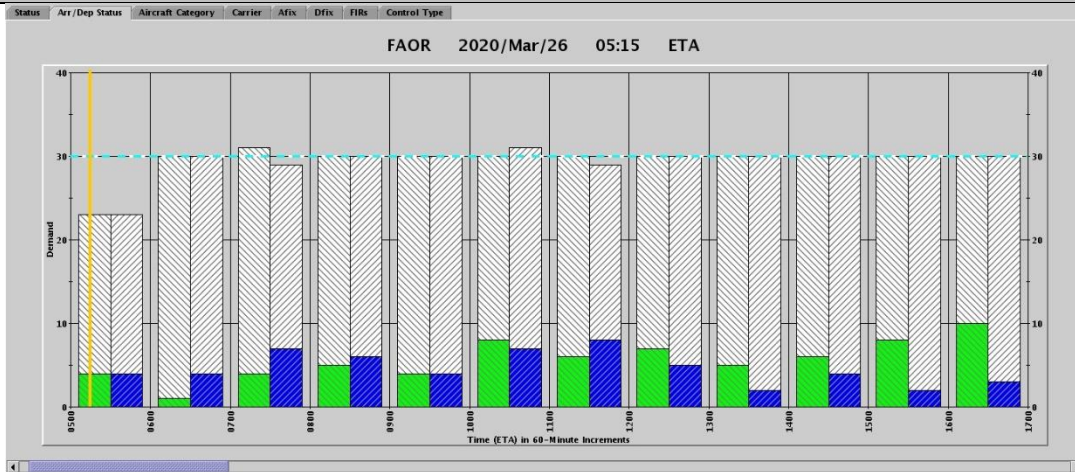

Telephone Number: 011 928 6433
Email: camuhelpdesk@atns.co.za

Last Update: Thursday, 26 March 2020 08:12 South African local time
Teleconference commences at 0630UTC daily

Demand Overview

Airport Flow Tool (AFT) Pre-Tactical Demand

FAOR