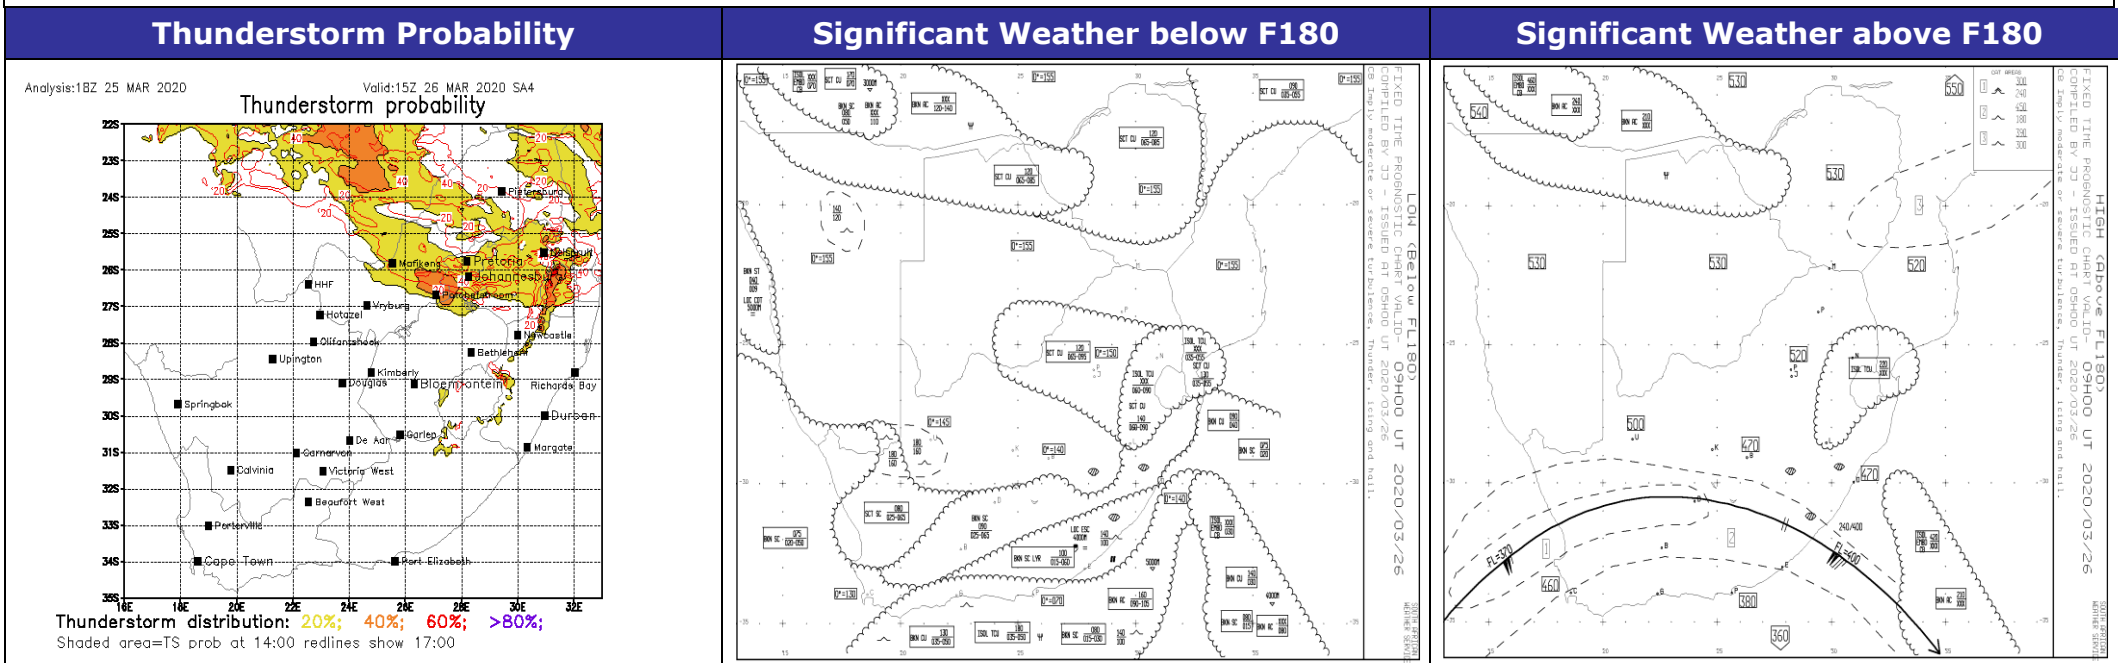

Telephone Number: 011 928 6433
Email: camuhelpdesk@atns.co.za

Last Update: Thursday, 26 March 2020 08:12 South African local time
Teleconference commences at 0630UTC daily

Weather Overview

Summary of Significant Weather Features

FAJA: FAOR/FALA: 30% probability of thunderstorms from 1300Z to 2100Z. **FALE:** 30% probability of low cloud and reduced visibility in rain from 1600Z.

FACA: FAGG: 40% probability of reduced visibility in light rain from 0600Z to 1000Z.