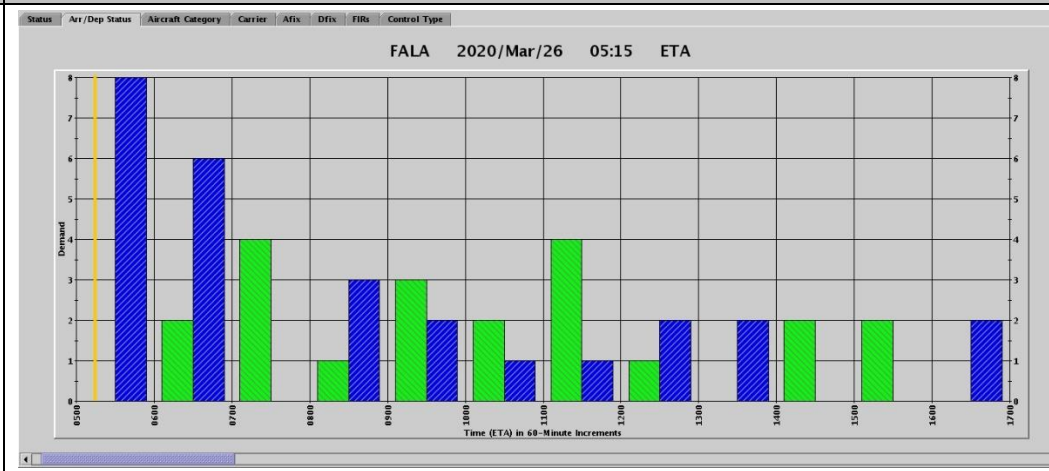

Demand Overview

Airport Flow Tool (AFT) Pre-Tactical Demand

FAOR

FACT

FALE

FALA

Summary of pre-tactical demand

FAOR: Combined peaks between 11 - 12Z

FACT: Combined peaks between 11-12Z

FALE: Combined peaks between 13-14Z

Telephone Number: 011 928 6433  
 Email: [camuhelpdesk@atns.co.za](mailto:camuhelpdesk@atns.co.za)

Last Update: Thursday, 26 March 2020 08:12 South African local time  
 Teleconference commences at 0630UTC daily