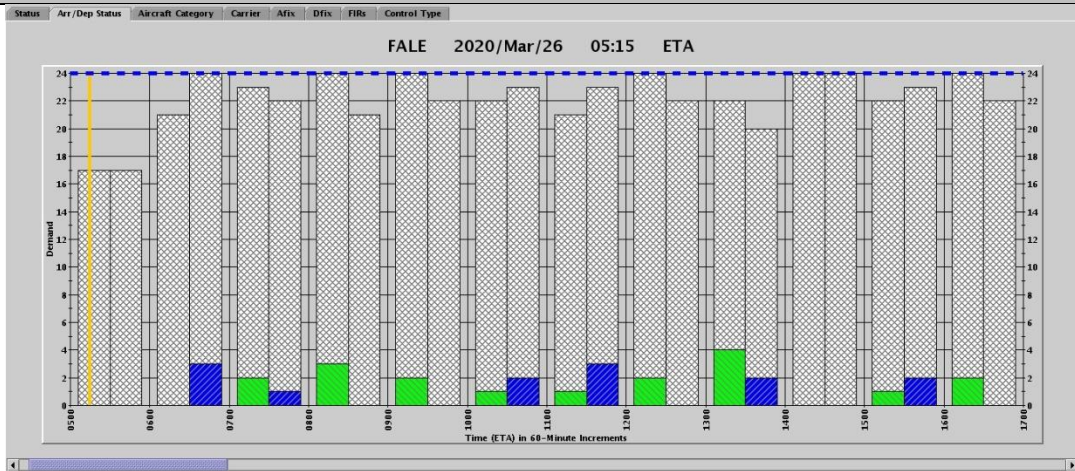

Demand Overview

Airport Flow Tool (AFT) Pre-Tactical Demand

FAOR

FACT

FALE

FALA

Summary of pre-tactical demand

FAOR: Combined peaks between 11 - 12Z

FACT: Combined peaks between 11-12Z

FALE: Combined peaks between 13-14Z

Telephone Number: 011 928 6433  
 Email: [camuhelpdesk@atns.co.za](mailto:camuhelpdesk@atns.co.za)

Last Update: Thursday, 26 March 2020 08:12 South African local time  
 Teleconference commences at 0630UTC daily