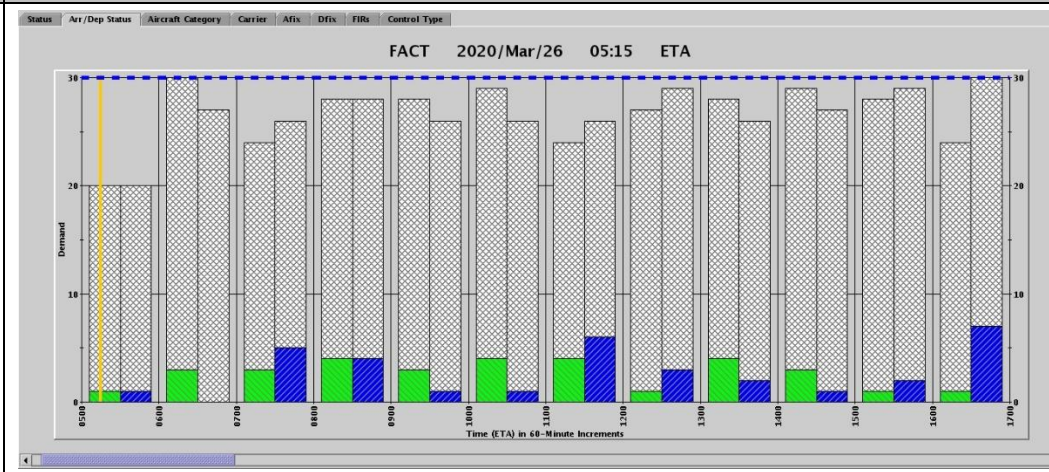

Demand Overview

Airport Flow Tool (AFT) Pre-Tactical Demand

FAOR

FACT

FALE

FALA

Summary of pre-tactical demand

FAOR: Combined peaks between 11 - 12Z